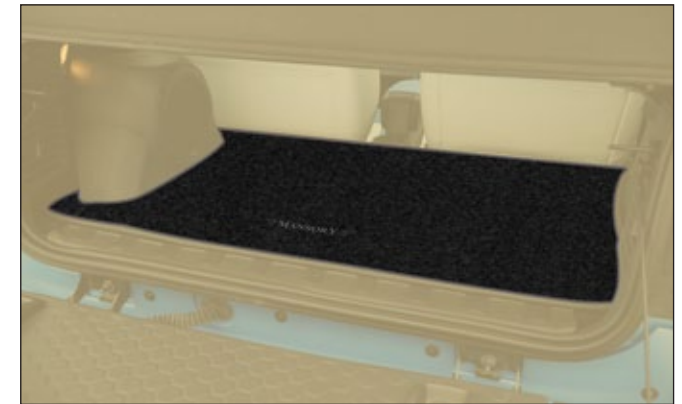

Trunk cover mat - carpet ..... MBS 368 758

with silver MANSORY logo stitching

Trunk cover mat individual ..... MBS 368 759

available with leather or wild leather border