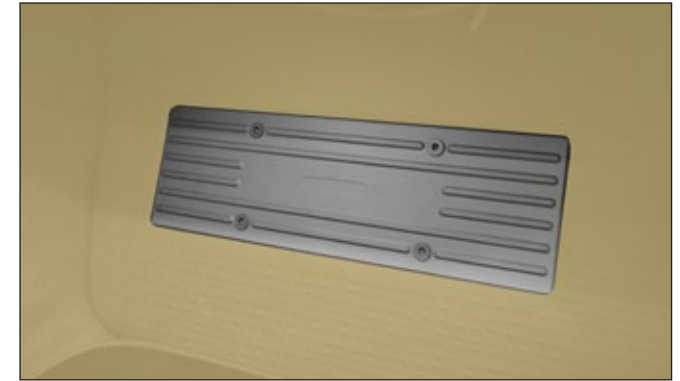

Passenger foot rest 812 367 137

Aluminium anodized Foot Rest (1 piece)