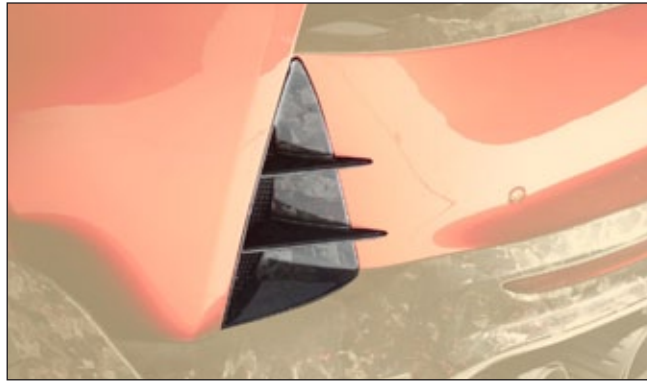

Front light air vents top

812 110 101

visible carbon fibre primed without clear coat
2 parts set - left & right

Rear bumper air outtake grills

812 802 251

visible carbon fibre primed without clear coat,
2 parts set - left & right