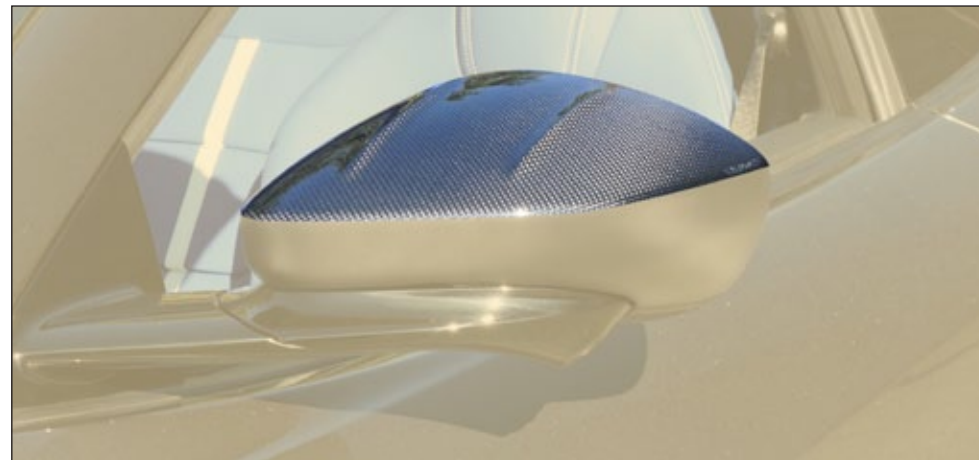

Mirror LHD cover for cars from 2020

812 54L 751

2 parts set - left & right,
visible carbon fibre glossy*, with logo