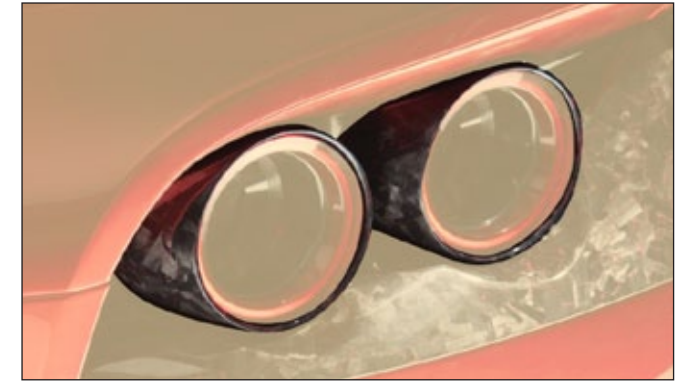

Front light air vents top

812 110 101

visible carbon fibre primed without clear coat
2 parts set - left & right

Rear bumper air outtake grills

812 802 251

visible carbon fibre primed without clear coat,
2 parts set - left & right